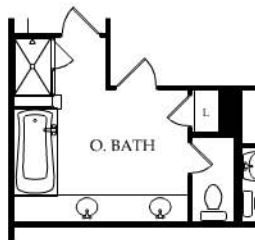

Enclave at Ardrey Kell

10413 Blairbeth Street, Charlotte NC

3 Bedroom(s)
2 Full & 1 Half Baths
2 Car Garage
\$274900

Opt. Bath

First Floor

Enclave at Ardrey Kell

10413 Blairbeth Street, Charlotte NC

3 Bedroom(s)
2 Full & 1 Half Baths
2 Car Garage
\$274900

Second Floor