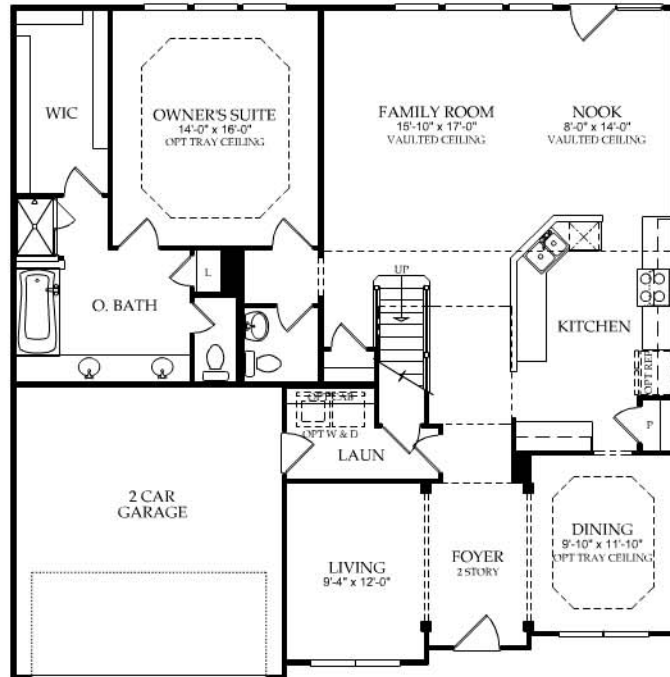

Enclave at Ardrey Kell

10413 Blairbeth Street, Charlotte NC

3 Bedroom(s)
2 Full & 1 Half Baths
2 Car Garage
\$274900

Opt. Bath

First Floor

Enclave at Ardrey Kell

10413 Blairbeth Street, Charlotte NC

3 Bedroom(s)
2 Full & 1 Half Baths
2 Car Garage
\$274900

Second Floor