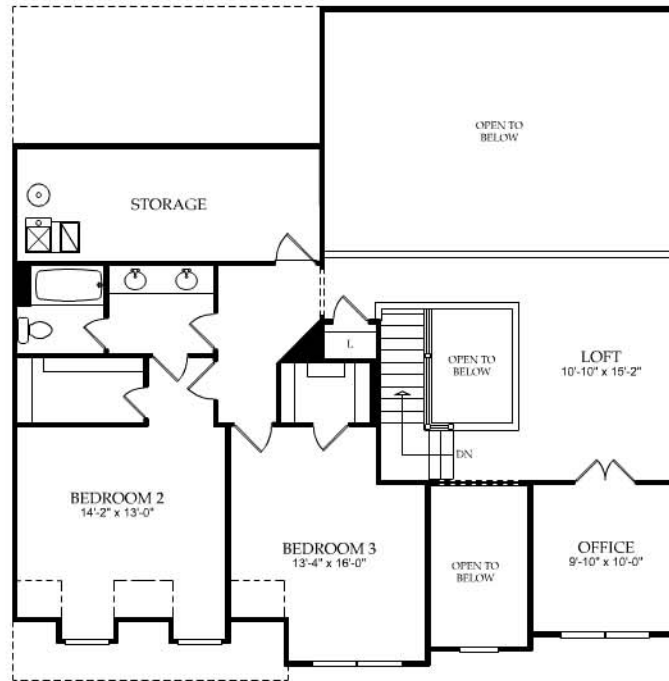

Enclave at Ardrey Kell

10413 Blairbeth Street, Charlotte NC

3 Bedroom(s)
2 Full & 1 Half Baths
2 Car Garage
\$274900

Opt. Bath

First Floor

Enclave at Ardrey Kell

10413 Blairbeth Street, Charlotte NC

3 Bedroom(s)
2 Full & 1 Half Baths
2 Car Garage
\$274900

Second Floor