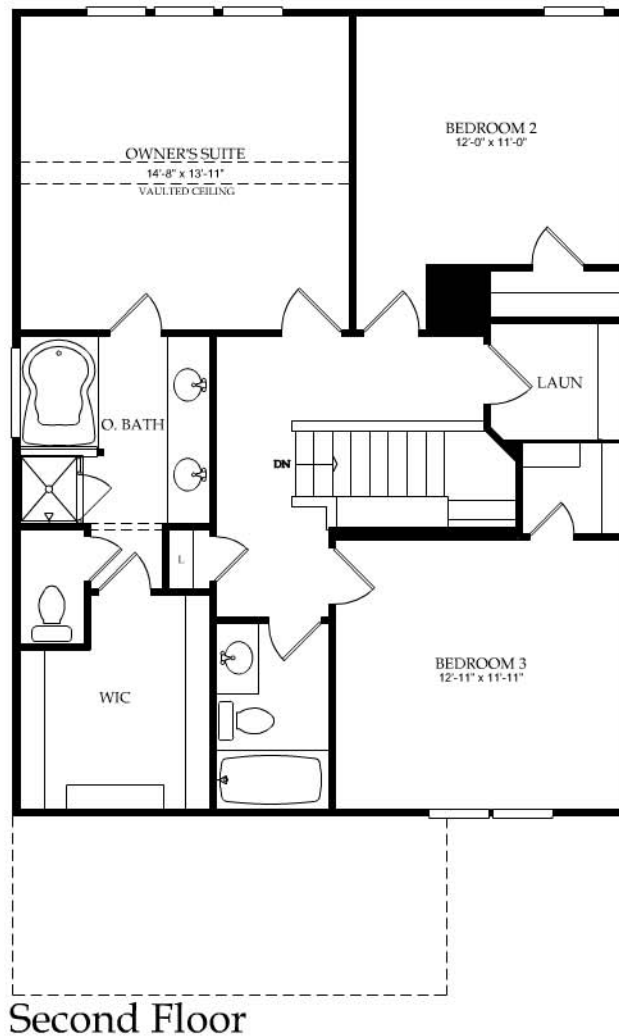

Preserve at Ardrey Kell

10413 Blairbeth Street, Charlotte NC

3 Bedroom(s)
2 Full & 1 Half Baths
2 Car Garage
\$197900

First Floor

Preserve at Ardrey Kell

10413 Blairbeth Street, Charlotte NC

3 Bedroom(s)
2 Full & 1 Half Baths
2 Car Garage
\$197900

First Floor

Preserve at Ardrey Kell

10413 Blairbeth Street, Charlotte NC

3 Bedroom(s)
2 Full & 1 Half Baths
2 Car Garage
\$197900

Second Floor

Preserve at Ardrey Kell

10413 Blairbeth Street, Charlotte NC

3 Bedroom(s)
2 Full & 1 Half Baths
2 Car Garage
\$197900