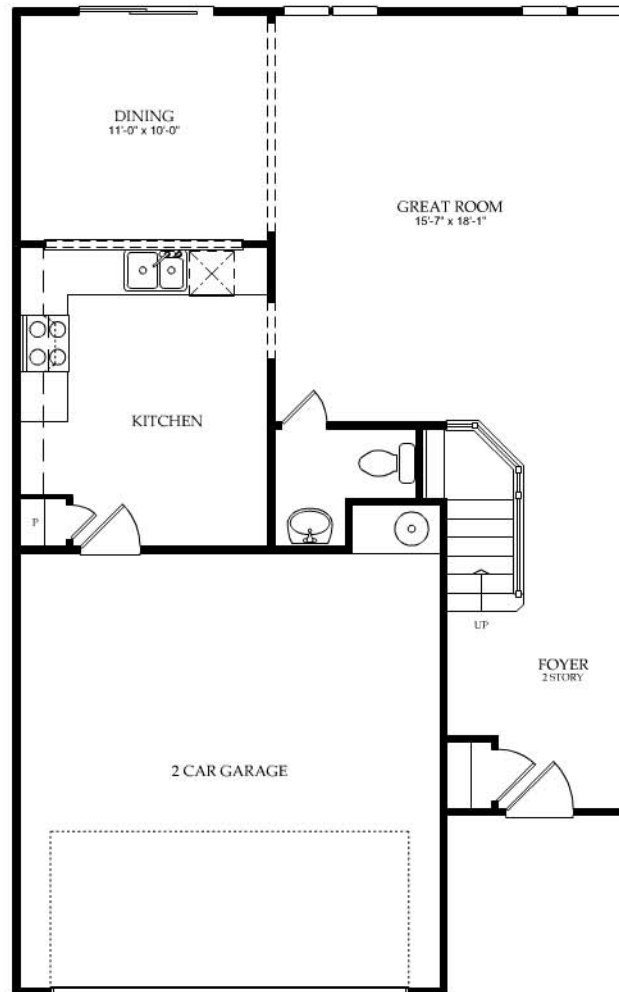

Preserve at Ardrey Kell

10413 Blairbeth Street, Charlotte NC

3 Bedroom(s)
2 Full & 1 Half Baths
2 Car Garage
\$197900

First Floor

Preserve at Ardrey Kell

10413 Blairbeth Street, Charlotte NC

3 Bedroom(s)
2 Full & 1 Half Baths
2 Car Garage
\$197900

First Floor

Preserve at Ardrey Kell

10413 Blairbeth Street, Charlotte NC

3 Bedroom(s)
2 Full & 1 Half Baths
2 Car Garage
\$197900

Second Floor

Preserve at Ardrey Kell

10413 Blairbeth Street, Charlotte NC

3 Bedroom(s)
2 Full & 1 Half Baths
2 Car Garage
\$197900