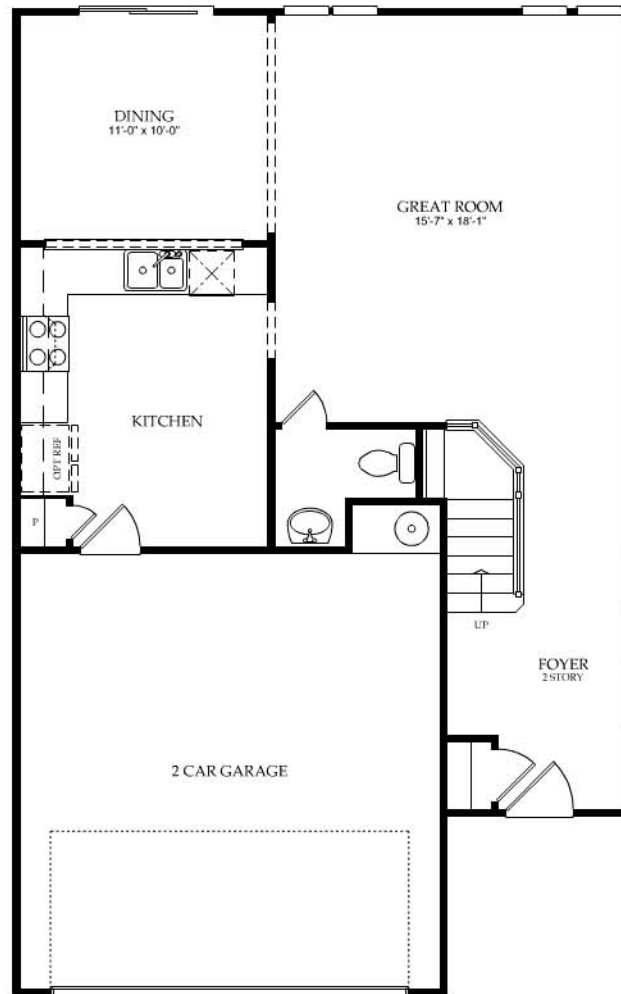

Preserve at Ardrey Kell

10413 Blairbeth Street, Charlotte NC

3 Bedroom(s)
2 Full & 1 Half Baths
2 Car Garage
\$197900

First Floor

Preserve at Ardrey Kell

10413 Blairbeth Street, Charlotte NC

3 Bedroom(s)
2 Full & 1 Half Baths
2 Car Garage
\$197900

First Floor

Preserve at Ardrey Kell

10413 Blairbeth Street, Charlotte NC

3 Bedroom(s)
2 Full & 1 Half Baths
2 Car Garage
\$197900

Second Floor

Preserve at Ardrey Kell

10413 Blairbeth Street, Charlotte NC

3 Bedroom(s)
2 Full & 1 Half Baths
2 Car Garage
\$197900